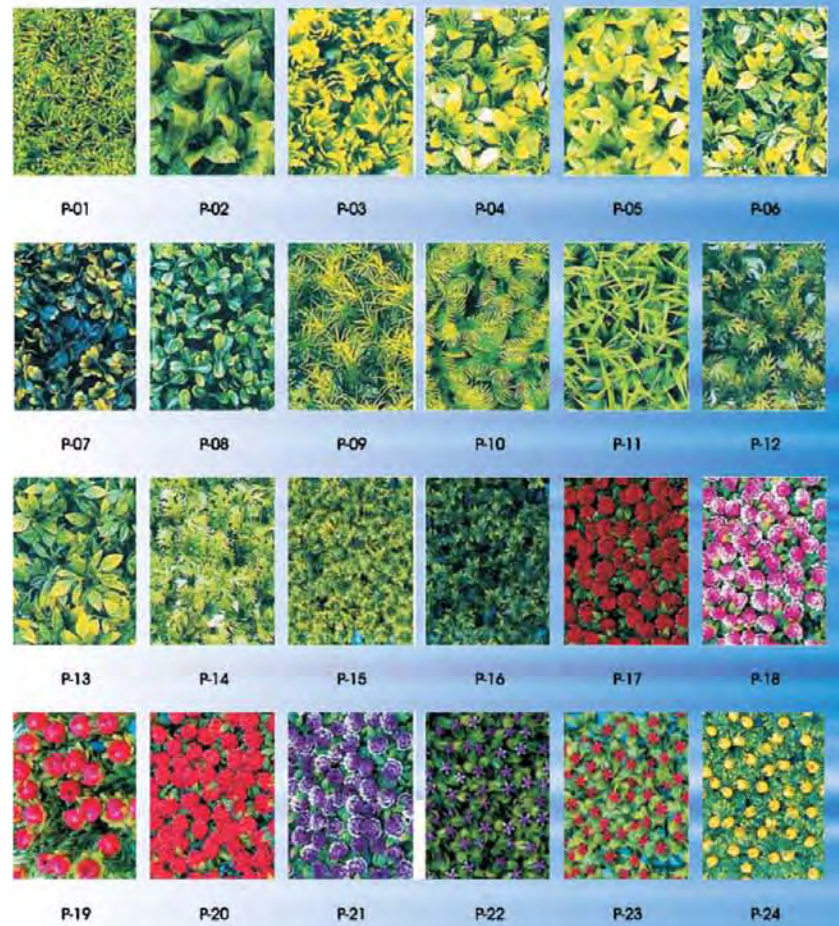

Carborundum Air Stone

PLASTIC FISH & BACKGROUND & SILK PLANT & PLASTIC SWORD

PLASTIC FISH

Background Picture Series

Silk Aquarium Plant

Plastic Sword

Plastic Aquarium Plant

M-001