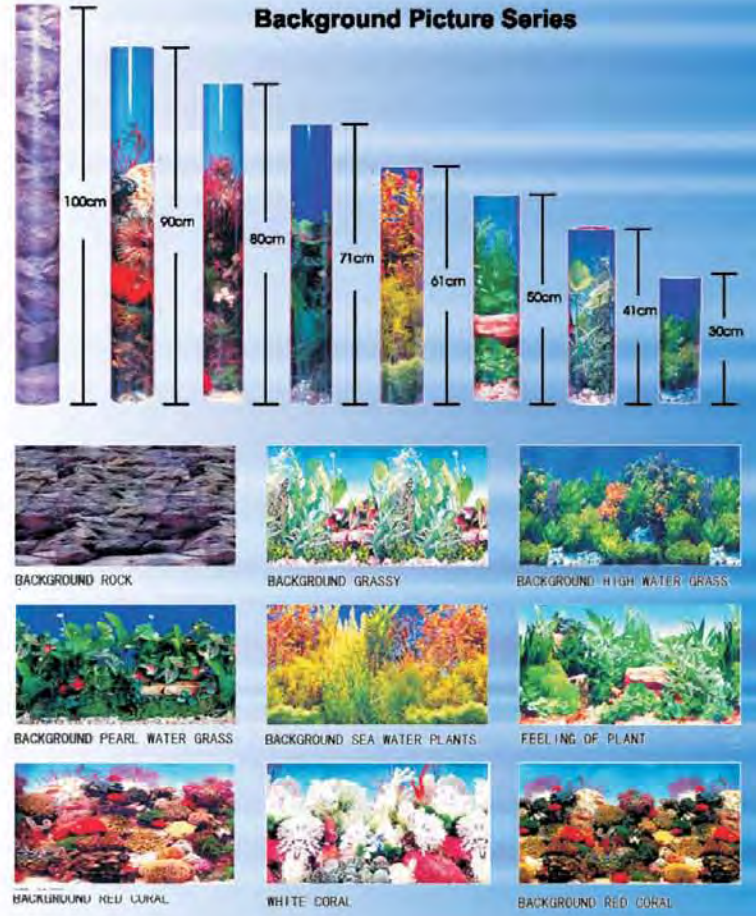

Carborundum Air Stone

PLASTIC FISH & BACKGROUND & SILK PLANT & PLASTIC SWORD

PLASTIC FISH

Background Picture Series

Silk Aquarium Plant

Plastic Sword

Plastic Aquarium Plant

M-001